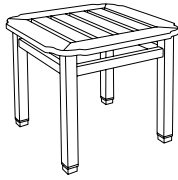

Paradiso

Side Table
GT-1070