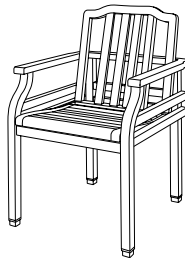

**GT-1050**  
Paradiso Chaise Lounge

30.5" W × 85" D × 19" H

21 adjustment positions

**GIATI**

DESIGNS BY MARK SINGER

GIATI DESIGNS, INC.  
Santa Barbara, California  
Tel 805.684.8349 Fax 805.684.8359  
[www.giati.com](http://www.giati.com)

# Paradiso

**Side Table**  
GT-1070

**Dining Arm Chair**  
GT-1020

**Lounge Chair**  
GT-1030

**60" Round Dining Table**  
GT-1004 (other sizes available)

**Ottoman**  
GT-1040

**42" Square Dining Table**  
GT-1002

**Chaise Lounge**  
GT-1050

**Bar Stool**  
GT-2016

**Sofa**  
GT-1035

**36" Round Bar Table**  
GT-1016

**Dining Lounge Chair**  
GT-2025

**Side Chair**  
GT-1021