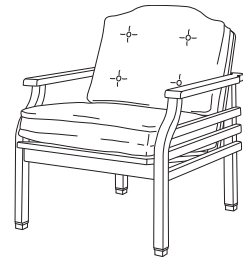

**GT-1050**  
Paradiso Chaise Lounge

30.5" W × 85" D × 19" H

21 adjustment positions

**GIATI**

DESIGNS BY MARK SINGER

GIATI DESIGNS, INC.  
Santa Barbara, California  
Tel 805.684.8349 Fax 805.684.8359  
[www.giati.com](http://www.giati.com)

# Paradiso

**Side Table**  
GT-1070

**Dining Arm Chair**  
GT-1020

**Lounge Chair**  
GT-1030

**60" Round Dining Table**  
GT-1004 (other sizes available)

**Ottoman**  
GT-1040

**42" Square Dining Table**  
GT-1002

**Chaise Lounge**  
GT-1050

**Bar Stool**  
GT-2016

**Sofa**  
GT-1035

**36" Round Bar Table**  
GT-1016

**Dining Lounge Chair**  
GT-2025

**Side Chair**  
GT-1021